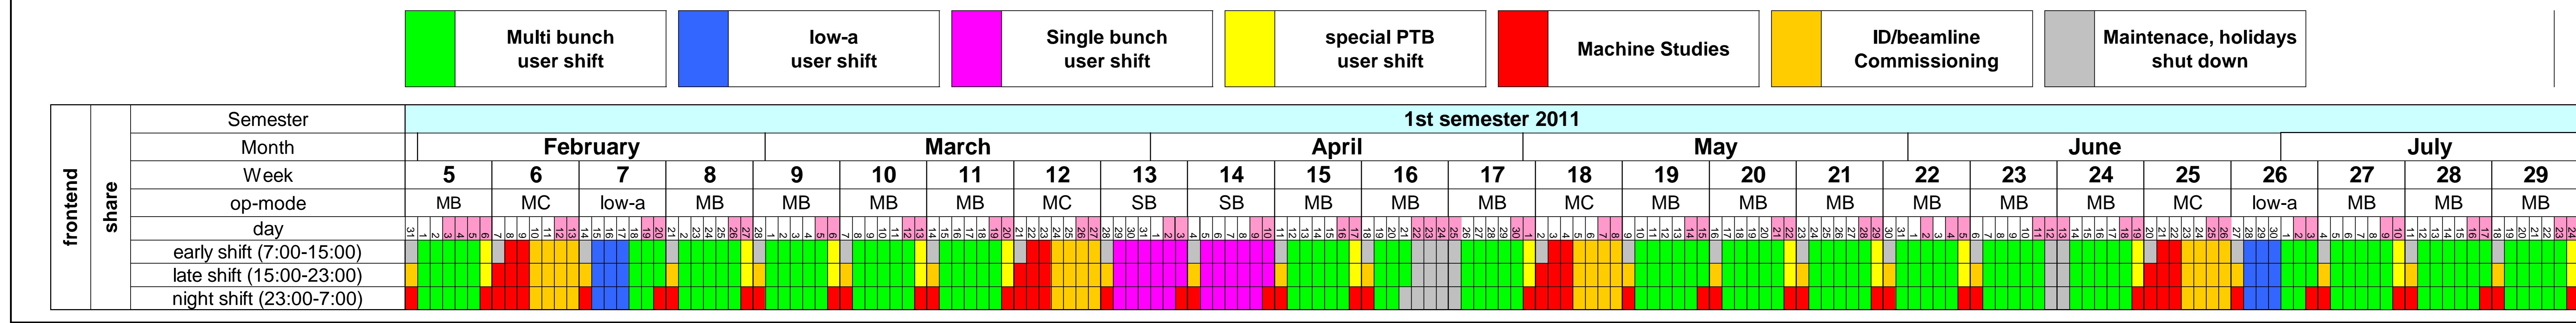

2011/1 BESSY II Beamtime Schedule / Operations Calendar

2011/2 BESSY II Beamtime Schedule / Operations Calendar