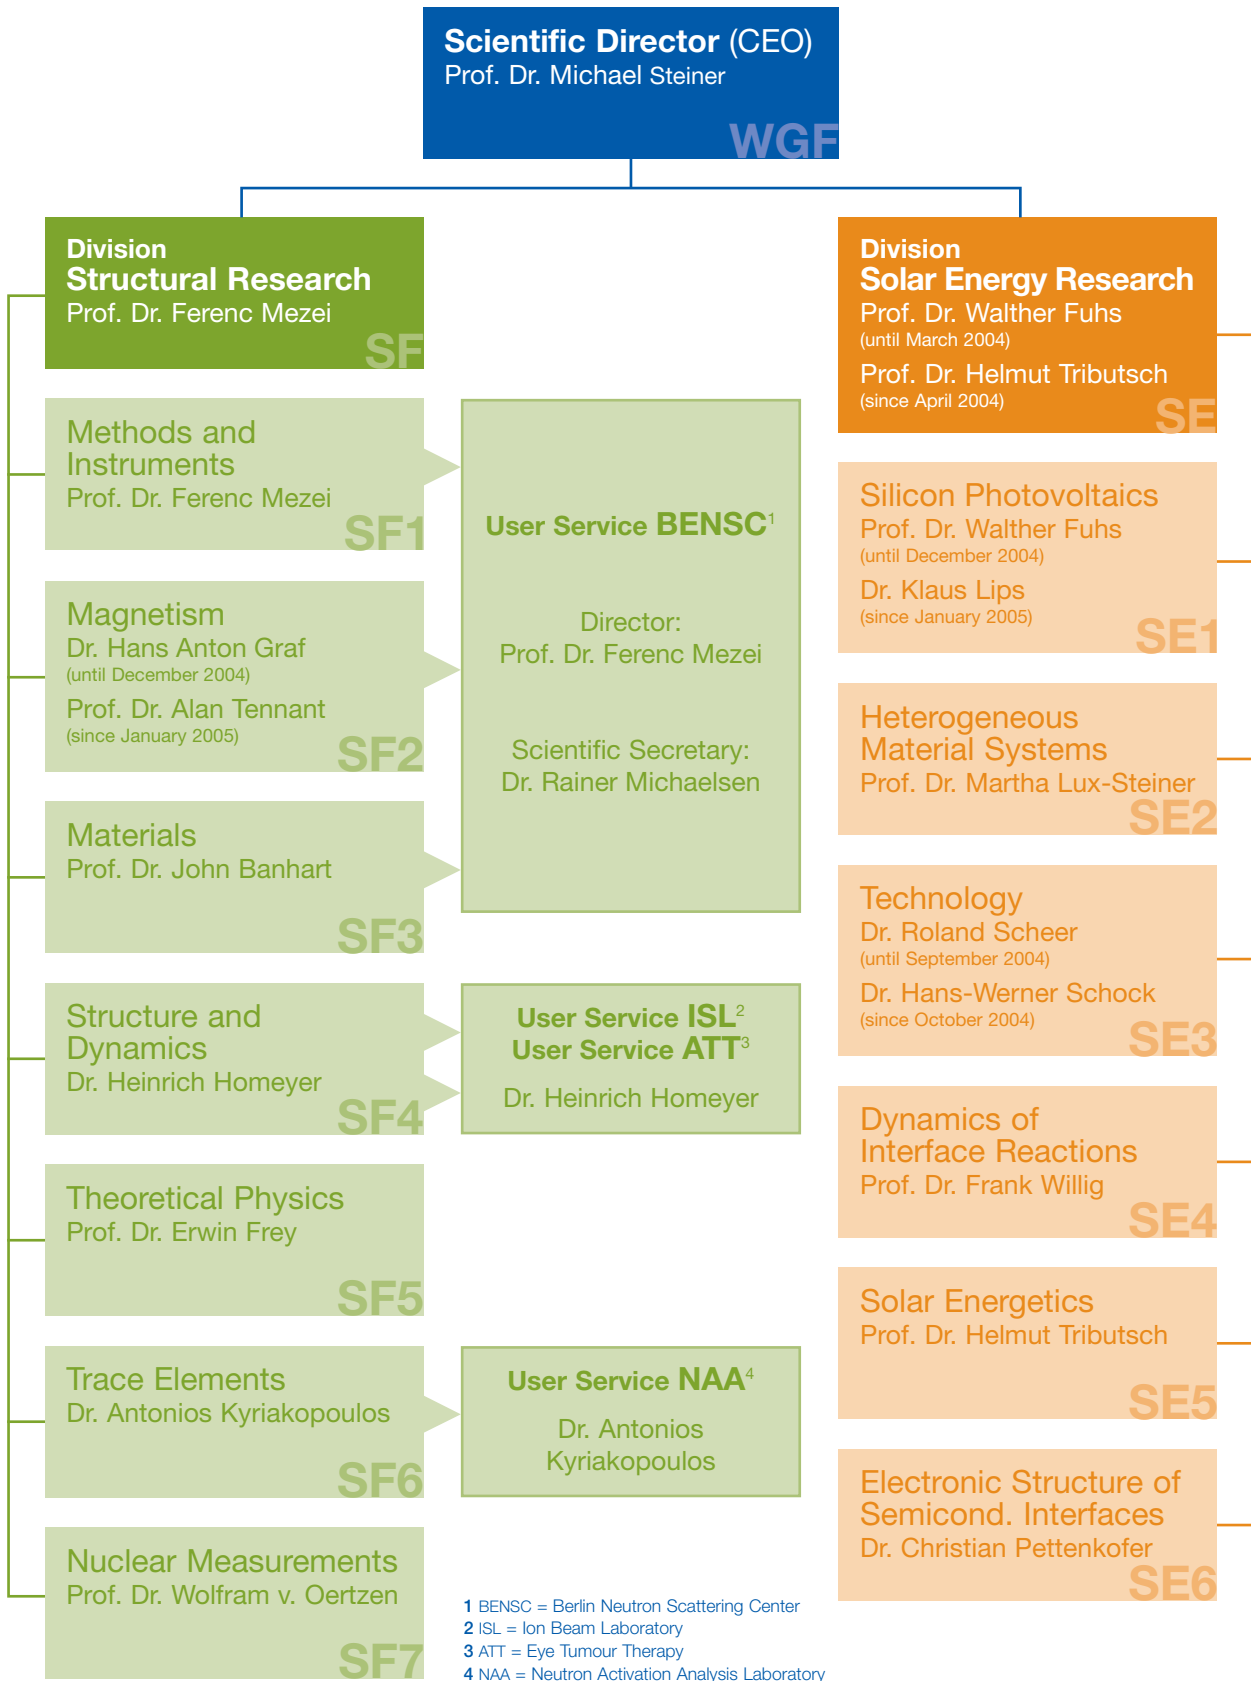

HMI – Scientific Departments

Imprint

1. Edition
April 2005

Annual Report 2004
Selected Results
HMI-B 602

Published by

Hahn-Meitner-Institut Berlin GmbH
Glienicker Str. 100
14109 Berlin
Germany

info@hmi.de
<http://www.hmi.de>
Phone: (+49) (0) 30-8062-0
Fax: (+49) (0) 30-8062-2181